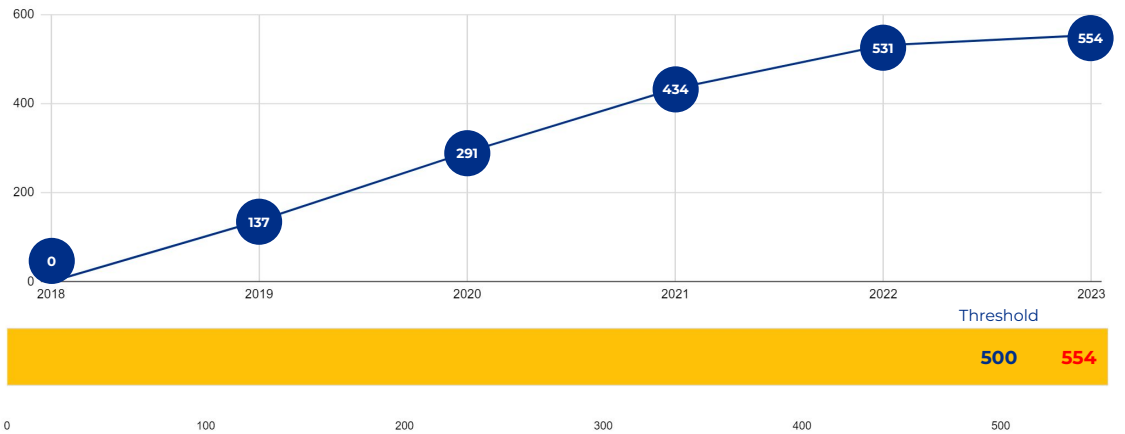

Irving Dual Language Academy

SCHOOL OVERVIEW

Location:	1300 Delgado St San Antonio, TX 78207
Grades:	PK-8
Enrollment:	554
Poverty Index:	55%
Trustee/SMD:	Torres - District 5
HS Feeder Pattern:	Lanier
Recommendation:	<ul style="list-style-type: none"> No rightsizing-related actions make a significant impact on this school.

PRIMARY CRITERIA #1: 2022-23 ENROLLMENT

2023 Enrollment
554

Campus Type
Academy

Enrollment Threshold
500

	2018	2019	2020	2021	2022	2023
Total Enrollment:	0	137	291	434	531	554

PRIMARY CRITERIA #2: FACILITY COST PER PUPIL

Cost Per Pupil
\$8,248

PRIMARY CRITERIA #3: 2022-23 FACILITY USE

Functional Capacity
799

Facility Usage
69%

Irving Dual Language Academy

DEMOGRAPHICS

2022 ACADEMIC PERFORMANCE

2022-23 CHOICE IN / CHOICE OUT

BRIEF CRITERIA ANALYSIS

Irving Dual Language Academy is a thriving elementary school that has experienced consistent enrollment growth in the last five years. This enrollment growth is expected to continue as younger, larger cohorts age into their middle school years.