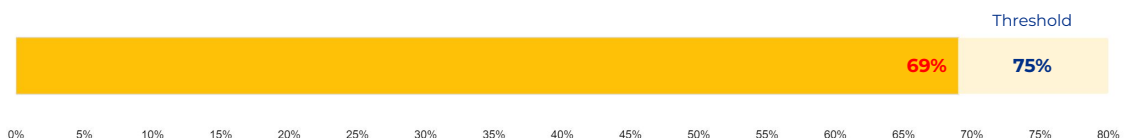

PRIMARY CRITERIA #1: 2022-23 ENROLLMENT

2023 Enrollment
554

Campus Type
Academy

Enrollment Threshold
500

	2018	2019	2020	2021	2022	2023
Total Enrollment:	0	137	291	434	531	554

PRIMARY CRITERIA #2: FACILITY COST PER PUPIL

Cost Per Pupil
\$8,248

PRIMARY CRITERIA #3: 2022-23 FACILITY USE

Functional Capacity
799

Facility Usage
69%

Irving Dual Language Academy

DEMOGRAPHICS

2022 ACADEMIC PERFORMANCE

2022-23 CHOICE IN / CHOICE OUT