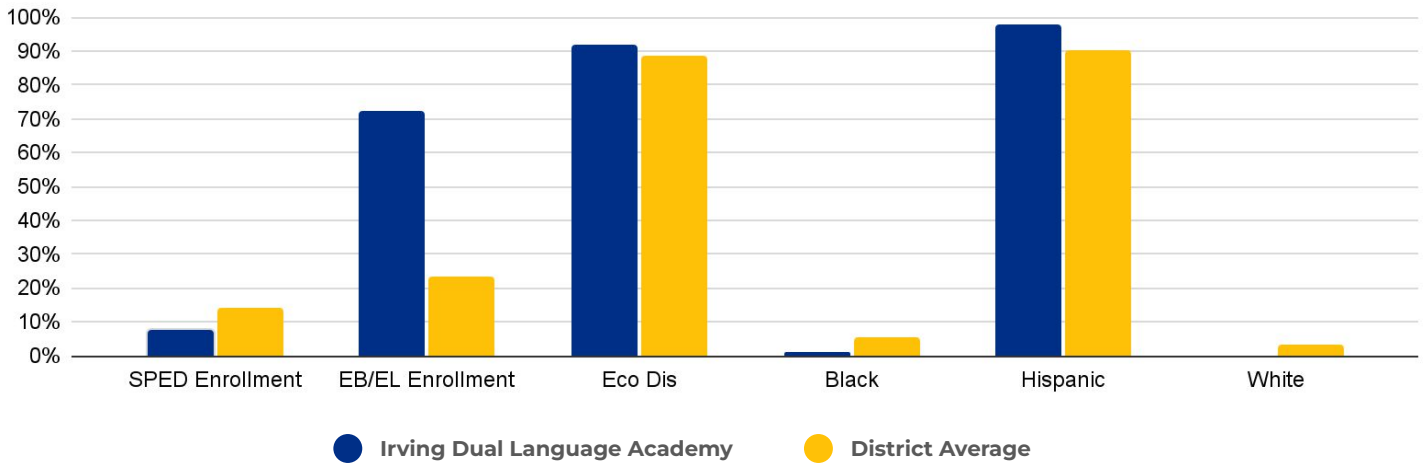

Cost Per Pupil
\$8,248

PRIMARY CRITERIA #3: 2022-23 FACILITY USE

Functional Capacity
799

Facility Usage
69%

Irving Dual Language Academy

DEMOGRAPHICS

2022 ACADEMIC PERFORMANCE

2022-23 CHOICE IN / CHOICE OUT

BRIEF CRITERIA ANALYSIS

Irving Dual Language Academy is a thriving elementary school that has experienced consistent enrollment growth in the last five years. This enrollment growth is expected to continue as younger, larger cohorts age into their middle school years.