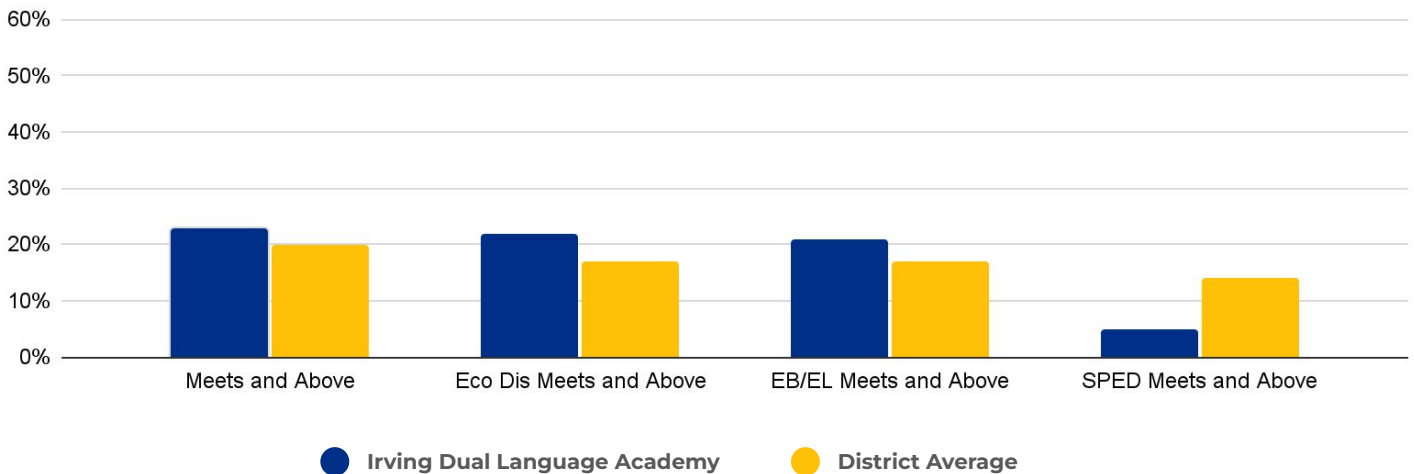

Cost Per Pupil
\$8,248

PRIMARY CRITERIA #3: 2022-23 FACILITY USE

Functional Capacity
799

Facility Usage
69%

Irving Dual Language Academy

DEMOGRAPHICS

2022 ACADEMIC PERFORMANCE

2022-23 CHOICE IN / CHOICE OUT

BRIEF CRITERIA ANALYSIS

Irving Dual Language Academy is a thriving elementary school that has experienced consistent enrollment growth in the last five years. This enrollment growth is expected to continue as younger, larger cohorts age into their middle school years.