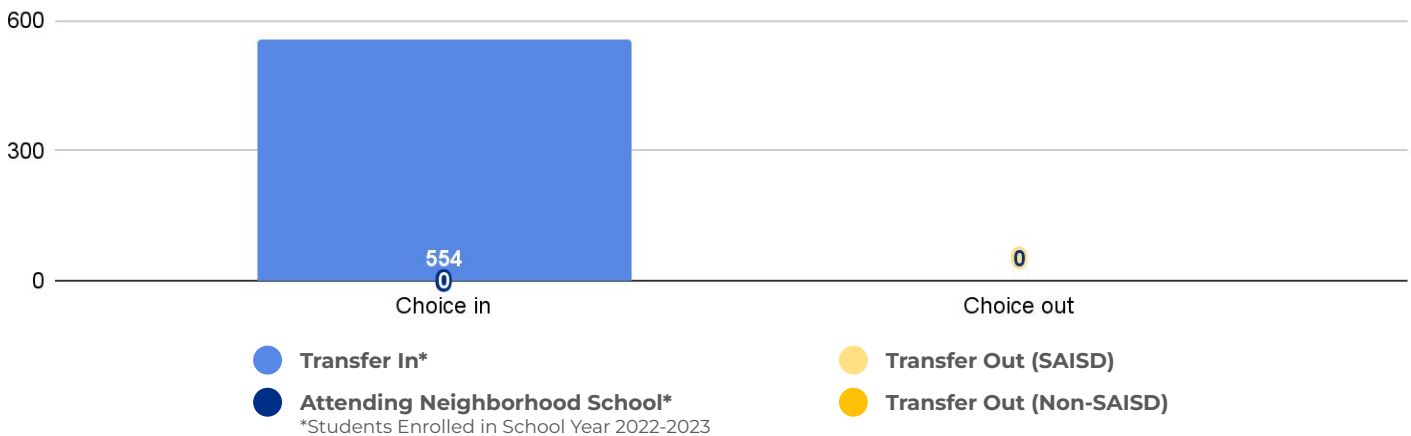

Cost Per Pupil
\$8,248

PRIMARY CRITERIA #3: 2022-23 FACILITY USE

Functional Capacity
799

Facility Usage
69%

Irving Dual Language Academy

DEMOGRAPHICS

2022 ACADEMIC PERFORMANCE

2022-23 CHOICE IN / CHOICE OUT